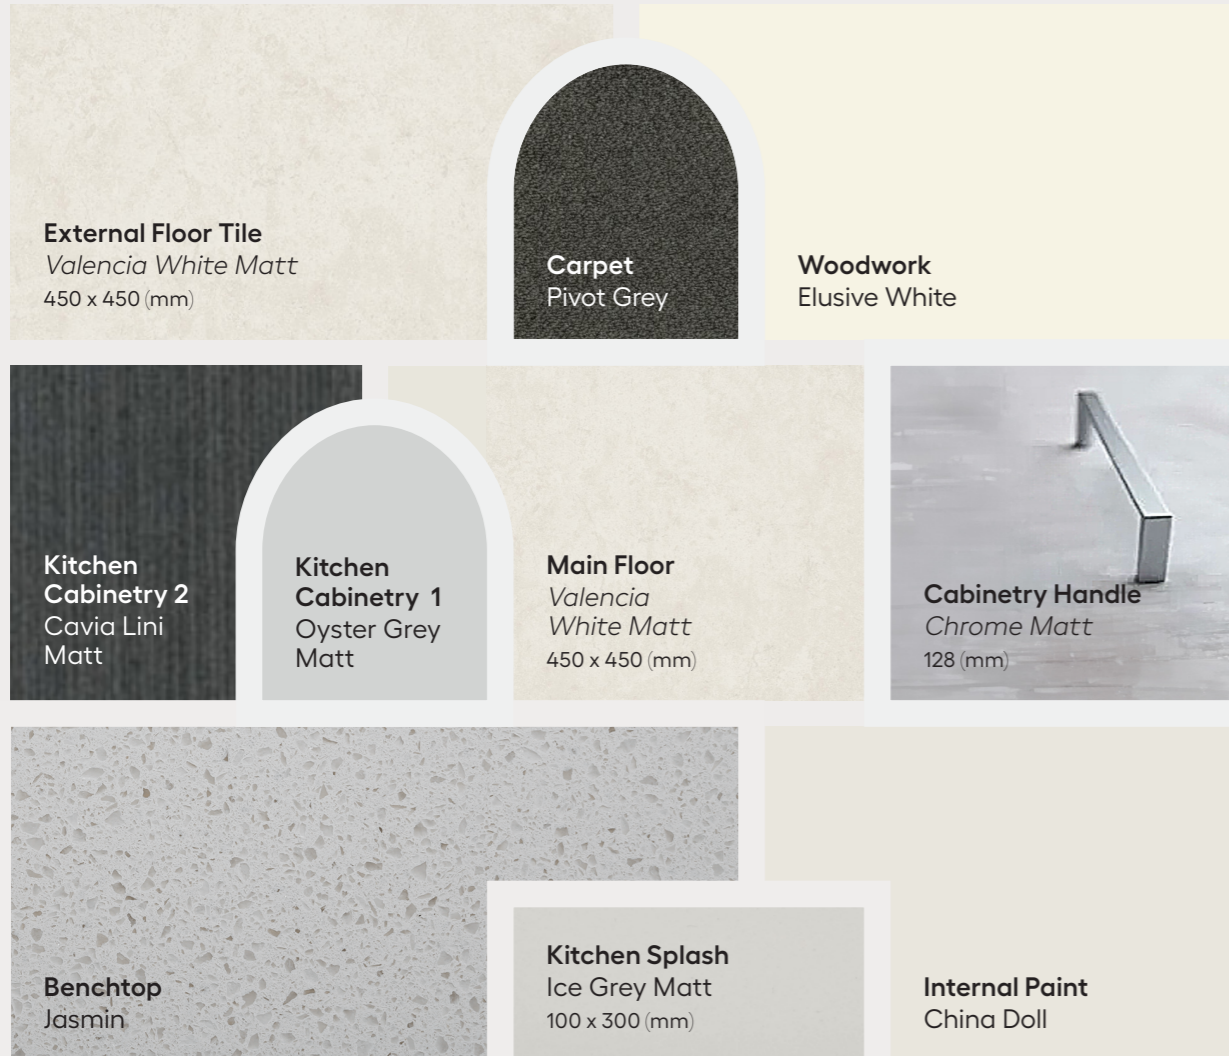


Enigma

A contemporary
statement of bold minimalism.

Clean lines and sophisticated
hues create an air of intrigue and
quiet confidence.

ENIGMA
Colour Selection

EXTERNAL COLOUR SELECTIONS

Render B
(if applicable)
Taupe Stone

Timber Posts
Night Sky

Downpipes
Surfmist

Front Door
Night Sky

Cladding
(if applicable)
Taupe Stone

Driveway
Stallion

Fascia
Shale Grey

Brickwork
Silica

Windows
Ultra Black

Roof
Shale Grey

Render A
(if applicable)
South Pole

Garage Door
Surfmist

Gutter
Shale Grey

Water Tank
(if applicable)
Charcoal

Disclaimer

Artist impression only.
Colours and materials may look different in real life.
Facade might change as per your contract

KITCHEN & LIVING SELECTIONS

Disclaimer

*Artist impression only.
Colours and materials may look different in real life.
Facade might change as per your contract*

BATHROOM & LAUNDRY SELECTIONS

<p>Vanity Cavia Lini Matt</p>	 <p>Benchtop Jasmine</p>	<p>Wet Wall/ Skirt Tile White Matt 300 x 600 (mm)</p>	 <p>Wet Floor Valencia White Matt 300 x 300 (mm)</p>
<p>Internal Paint China Doll</p>	 <p>Cabinetry Handle Chrome Matt 128 (mm)</p>	<p>Ceiling White Flat</p>	