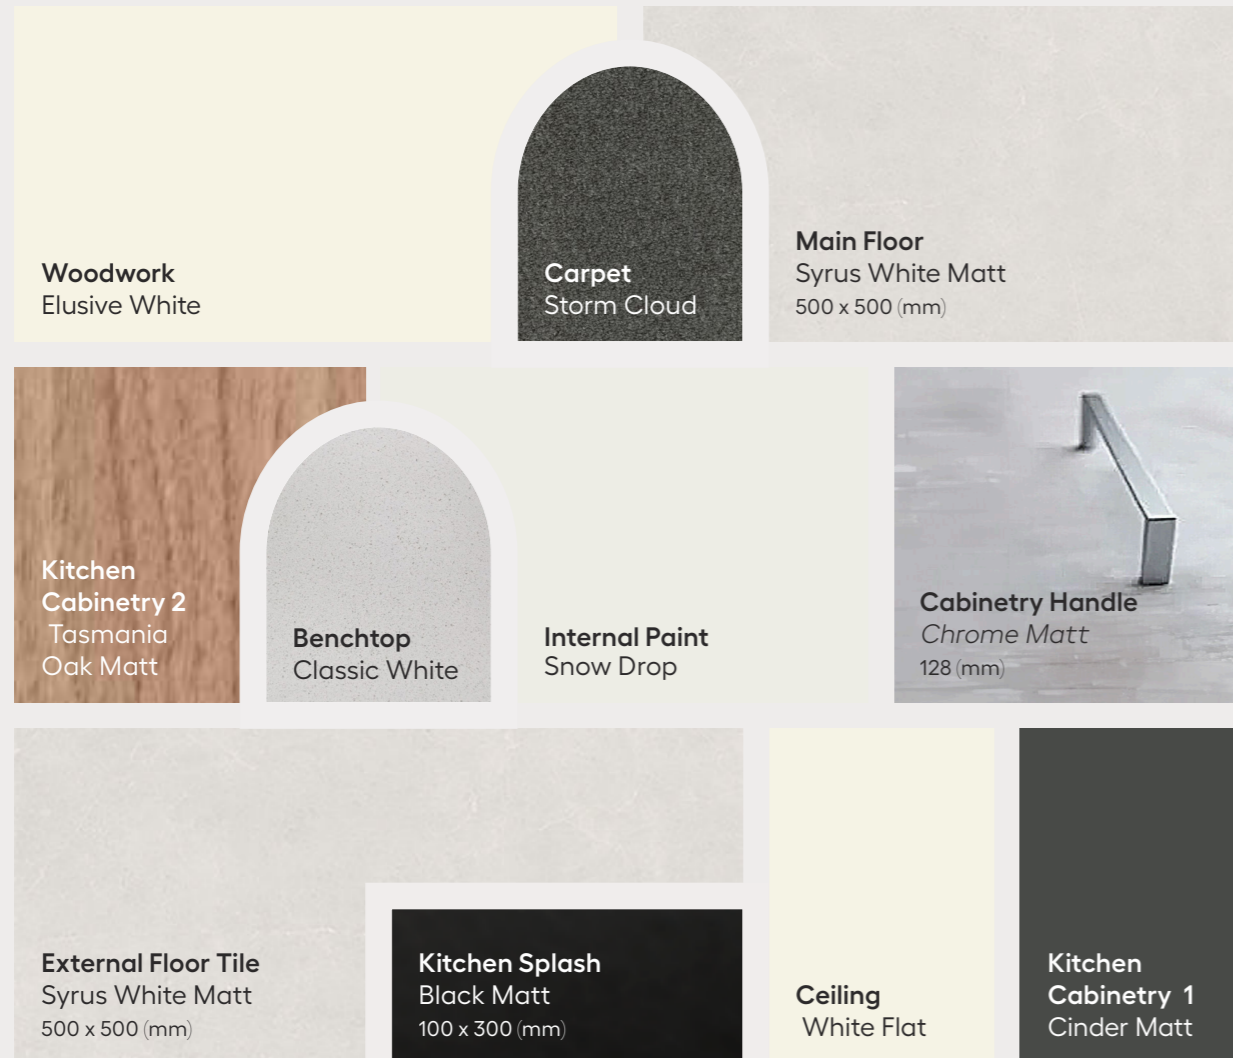


Evolution

Industrial meets organic in this casual yet refined fusion. Dark hues and natural wood tones blend seamlessly, fostering a welcoming and rustic ambiance

EXTERNAL COLOUR SELECTIONS

Cladding
(if applicable)
Southerly

Driveway
Gothic Blue

Render A
(if applicable)
Cotton Sheets

Water Tank
(if applicable)
Metal Grey

Front Door
Southerly

Fascia
Basalt

Downpipes
Basalt

Brickwork
Sinai

Windows
Ultra Black

Garage Door
Basalt

Render B
(if applicable)
Southerly

Roof
Basalt

Timber Posts
Shale Grey

Gutter
Basalt

Disclaimer

*Artist impression only.
Colours and materials may look different in real life.
Facade might change as per your contract*

KITCHEN & LIVING SELECTIONS

Disclaimer

*Artist impression only.
Colours and materials may look different in real life.
Facade might change as per your contract*

BATHROOM & LAUNDRY SELECTIONS

 <p>Vanity Tasmania Oak Matt</p>	 <p>Benchtop Classic White</p>	 <p>Wet Wall/ Skirt Tile White Matt 300 x 600 (mm)</p>	 <p>Internal Paint Snow Drop</p>
 <p>Ceiling White Flat</p>	 <p>Cabinetry Handle Chrome Matt 128 (mm)</p>	 <p>Wet Floor Syrus White Matt 500x500 (mm)</p>	